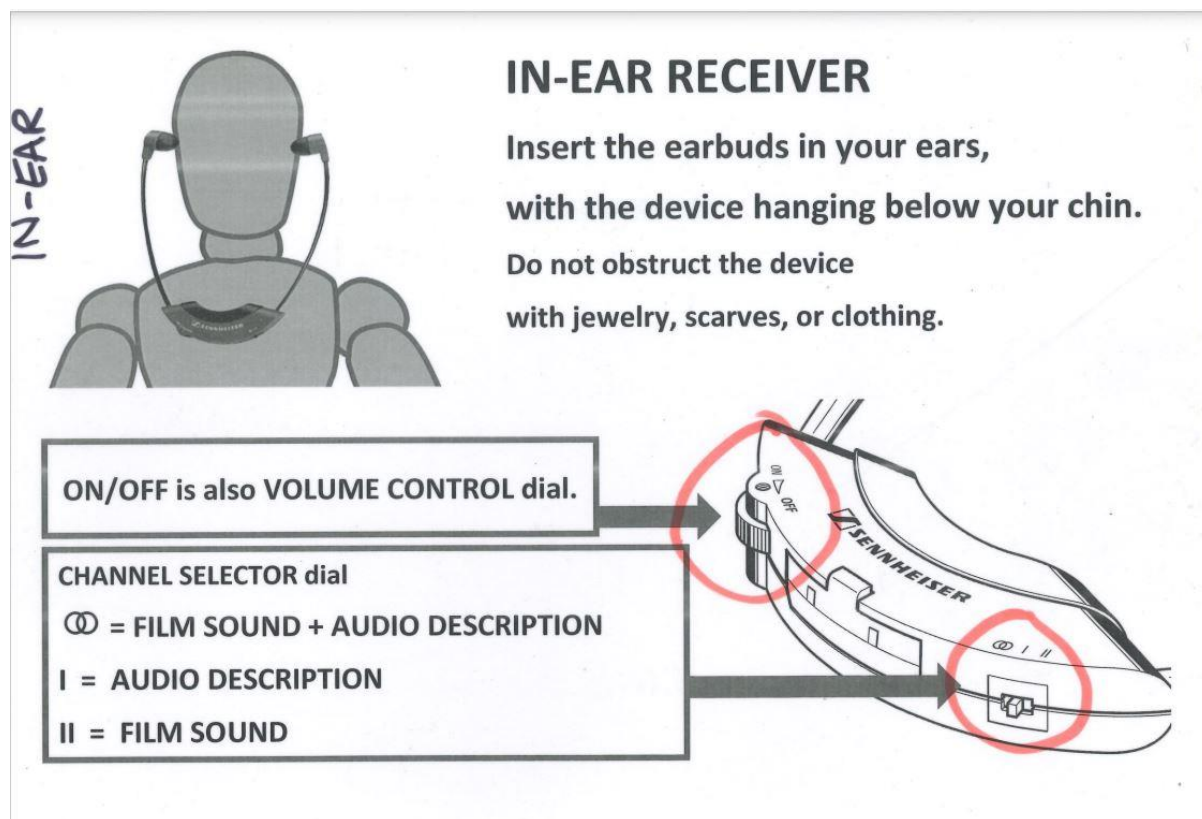

Induction Loops

In-Ear Receiver

Insert the earbuds into your ears with the device hanging below your chin.

Do not obstruct the device with jewellery, scarves, or clothing.

ON/OFF is also the volume control dial

Channel Selector Dial

OO = Film Sound & Audio Description

I = Audio Description

II = Film Sound

Neck Loop for Use with a Hearing Aid

Place the two loops around your neck, with the Sennheiser logo facing outwards.

Do not obstruct the device with jewellery, scarves, or clothing. Set hearing aid to "T".

ON/OFF is also the volume control dial

Channel Selector Dial

OO = Film Sound & Audio Description

I = Audio Description