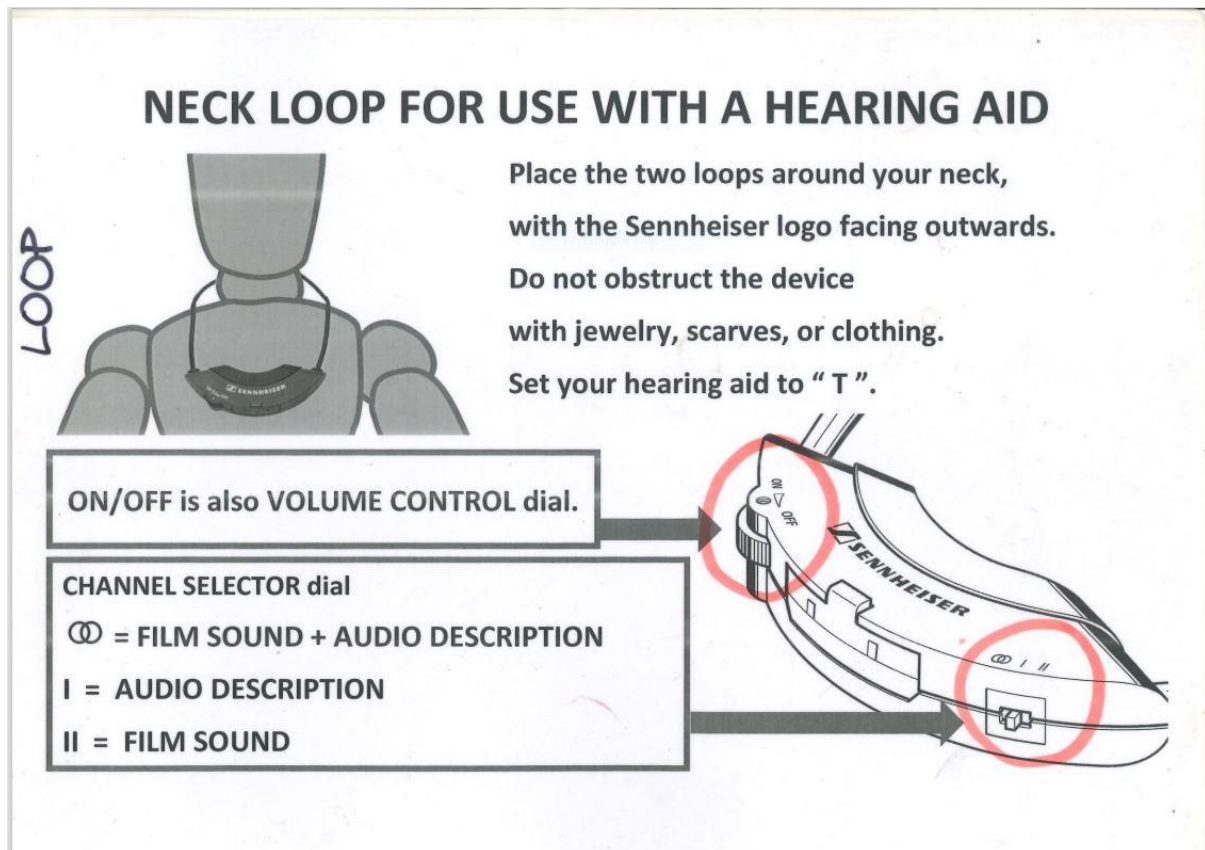

Induction Loops

In-Ear Receiver

Insert the earbuds into your ears with the device hanging below your chin.

Do not obstruct the device with jewellery, scarves, or clothing.

ON/OFF is also the volume control dial

Channel Selector Dial

OO = Film Sound & Audio Description

I = Audio Description

II = Film Sound

Neck Loop for Use with a Hearing Aid

Place the two loops around your neck, with the Sennheiser logo facing outwards.

Do not obstruct the device with jewellery, scarves, or clothing. Set hearing aid to "T".

ON/OFF is also the volume control dial

Channel Selector Dial

OO = Film Sound & Audio Description

I = Audio Description